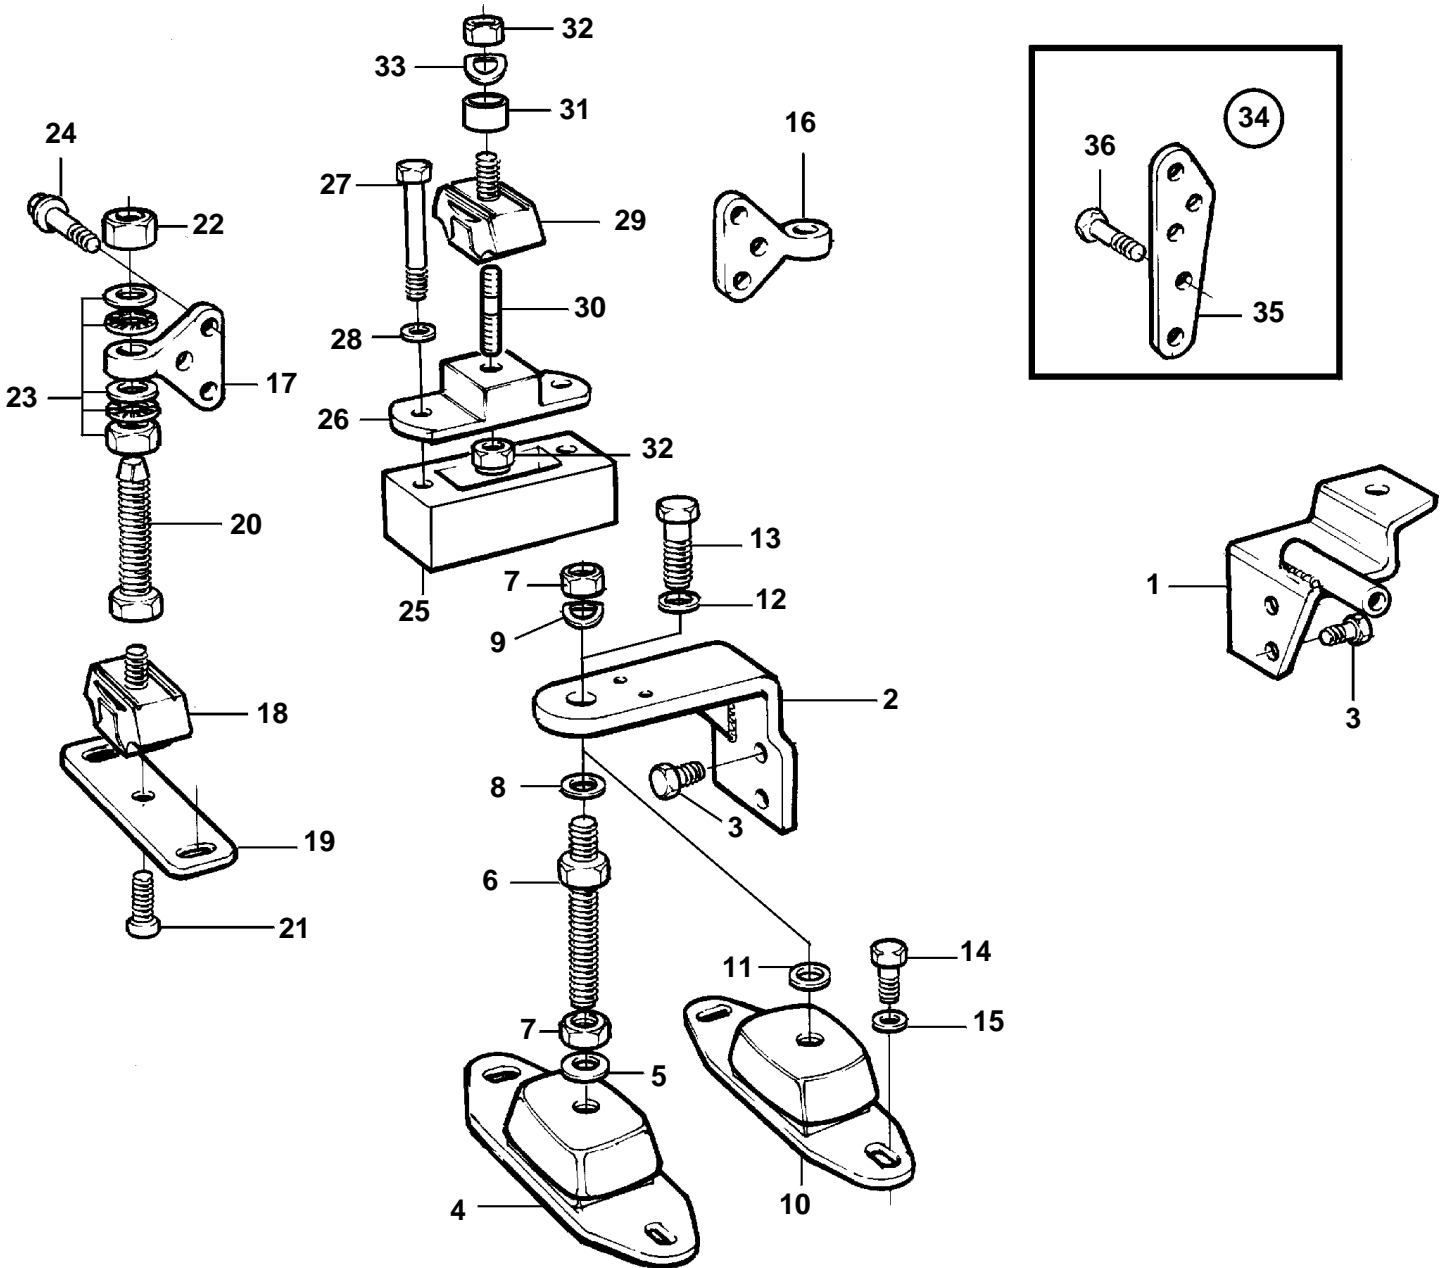

MD2010C, MD2010D

17692

MD2010C, MD2010D

REF	PART NO.	QTY	DESCRIPTION	NOTES
1	3580113	1	Engine bracket, front	P
2	3580114	1	Engine bracket, front	S.B
3	946329	4	Flange screw	
10	861460	2	Rubber element	
11	955900	2	Washer	
12	941912	2	Spring washer	
13	959710	2	Screw	
14	963580	4	Screw	
15	976945	4	Washer	(960148)
25	852697	1	Intermediate section	
26	850338	1	Bracket	
27	963590	2	Screw	
28	853095	2	Washer	
29	850404	1	Rubber element	Replaced by 1pc rubber element 840845 and 1pc stud 924075.
	840845	1	Rubber element	
30	924075	1	Stud	
31	852554	1	Bushing	
32	971095	2	Nut	
33	941908	2	Spring washer	